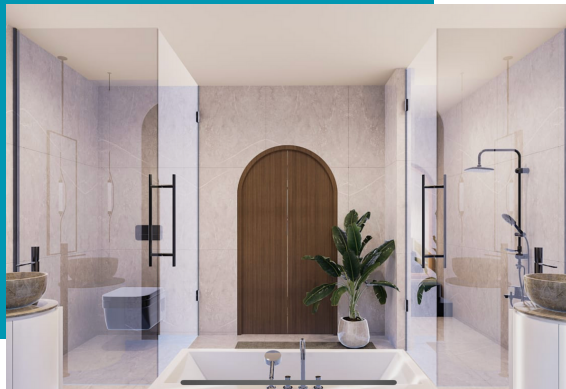

MEDITERRANEAN INSPIRED BATHROOM

The design embraces influences from Santorini and Cycladic architecture. in