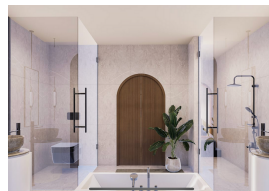

ABOUT THE PROPERTY

Pura Vida has been masterfully designed to capture breathtaking views of the beach and ocean. The great room opens through six sets of French doors to a covered loggia and a pool garden with a hot tub and sun shelf fronting the beach. An open-air poolside cabana with swinging day beds perfectly oriented to enjoy spectacular views while the second-story covered porch catches refreshing ocean breezes.

1,500 sq ft

2 Bedroom

2 Bath

2 Car Port