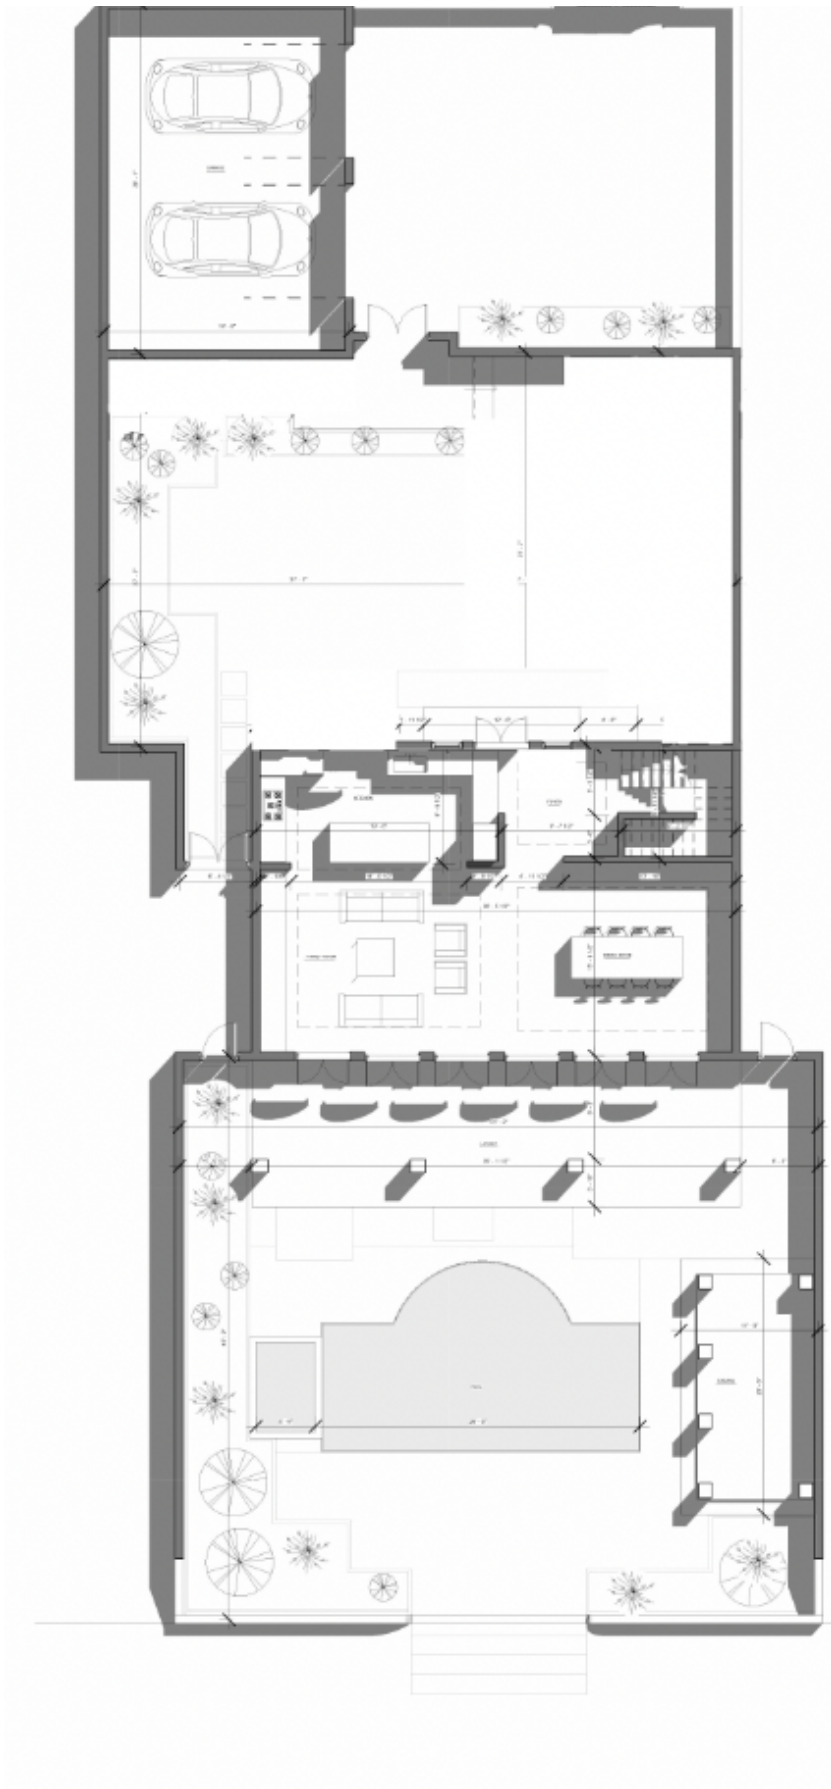

## PROPERTY & ARCHITECTURE

- Long eastern views over the beach
- Built-in speaker system in great room, master bedroom, and ground-floor guest suite
- Two-car garage

## INDOOR LIVING

- Open-plan kitchen with top of the line appliances, and custom cerused-white-oak cabinetry
- Great room opens to pool garden through six sets of eight-foot tall French doors

## MASTER SUITE

- Master bedroom with vaulted ceiling opens through two sets of French doors to a shared covered porch with long eastern views over the beach
- Master bathroom with a steam shower, soaking tub, WC, and marble floors opens to a private balcony overlooking the courtyard
- Walk-in closet
- Private grotto with swim-out infinity edge pool

## GUEST SUITES

- Guest suite is on the second-floor feature en-suite bathroom and open through two sets of French doors to a covered porch with beach views