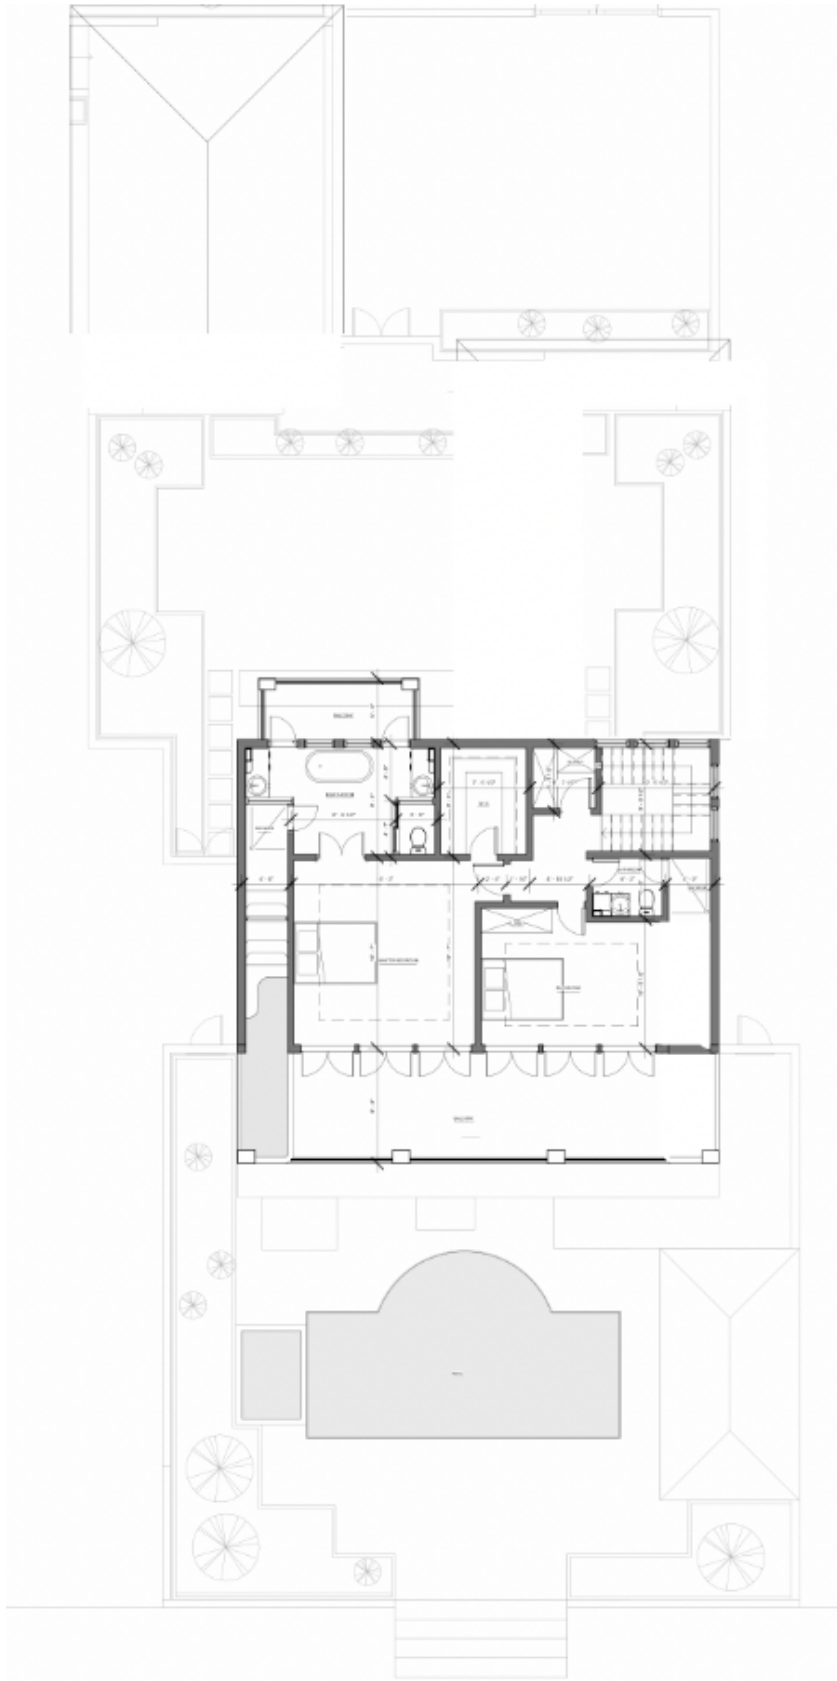

## PROPERTY & ARCHITECTURE

- Long eastern views over the beach
- Built-in speaker system in great room, master bedroom, and ground-floor guest suite
- Two-car garage

## INDOOR LIVING

- Open-plan kitchen with top of the line appliances, and custom cerused-white-oak cabinetry
- Great room opens to pool garden through six sets of eight-foot tall French doors

## MASTER SUITE

- Master bedroom with vaulted ceiling opens through two sets of French doors to a shared covered porch with long eastern views over the beach
- Master bathroom with a steam shower, soaking tub, WC, and marble floors opens to a private balcony overlooking the courtyard
- Walk-in closet
- Private grotto with swim-out infinity edge pool

## GUEST SUITES

- Guest suite is on the second-floor feature en-suite bathroom and open through two sets of French doors to a covered porch with beach views