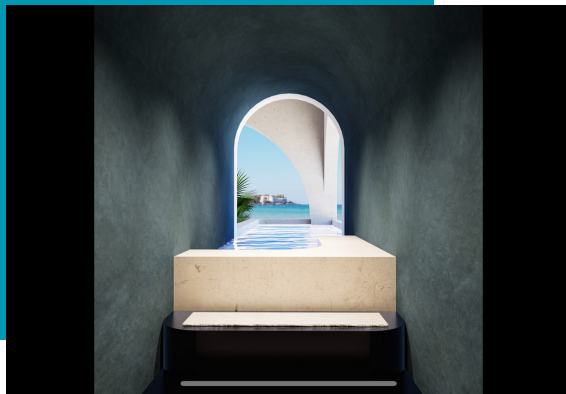

## ABOUT THE PROPERTY

Pura Vida has been masterfully designed to capture breathtaking views of the beach and ocean. The great room opens through six sets of French doors to a covered loggia and a pool garden with a hot tub and sun shelf fronting the beach. An open-air poolside cabana with swinging day beds perfectly oriented to enjoy spectacular views while the second-story covered porch catches refreshing ocean breezes.

## SWIM OUT INFINITY-EDGE POOL

Both masters have their own grotto with a swim-out infinity edge overlooking the pool and beach.