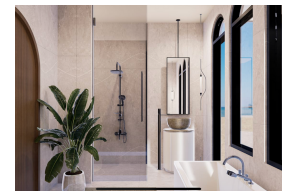

ABOUT THE PROPERTY

Pura Vida has been masterfully designed to capture breathtaking views of the beach and ocean. The great room opens through six sets of French doors to a covered loggia and a pool garden with a hot tub and sun shelf fronting the beach. An open-air poolside cabana with swinging day beds perfectly oriented to enjoy spectacular views while the second-story covered porch catches refreshing ocean breezes.

1,500 sq ft

2 Bedroom

2 Bath

2 Car Port