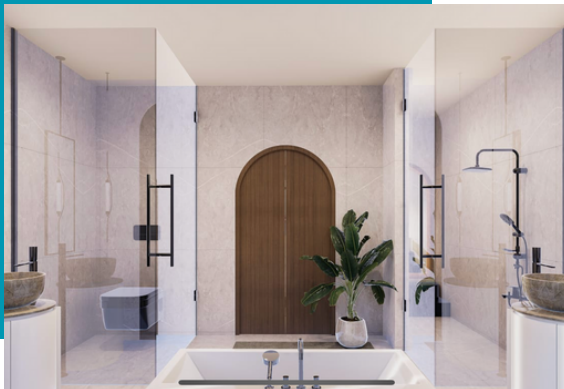

ABOUT THE PROPERTY

The Sea Breeze has been masterfully designed to capture breathtaking views of the beach and ocean. The great room opens through six sets of French doors to a covered loggia and a pool garden with a hot tub and sun shelf fronting the beach. An open-air poolside cabana with swinging day beds perfectly oriented to enjoy spectacular views while the second-story covered porch catches refreshing ocean breezes.

1,500 sq ft

4 Bedroom

4 Bath

2 Car Port

Design Details & Finishes

PROPERTY & ARCHITECTURE

- Long eastern views over the beach
- Built-in speaker system in great room, master bedroom, and ground-floor guest suite
- Two-car garage

MASTER SUITE

- Master bedroom with vaulted ceiling opens through two sets of French doors to a shared covered porch with long eastern views over the beach
- Master bathroom with a steam shower, soaking tub, WC, and marble floors opens to a private balcony overlooking the courtyard
- Walk-in closet
- Private grotto with swim-out infinity edge pool

MEDITERRANEAN INSPIRED BATHROOM

The design embraces influences from Santorini and Cycladic architecture. in