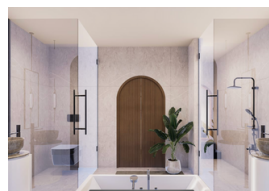

1,500 sq ft

4 Bedroom

4 Bath

2 Car Port

Design Details & Finishes

PROPERTY & ARCHITECTURE

- Long eastern views over the beach
- Built-in speaker system in great room, master bedroom, and ground-floor guest suite
- Two-car garage

OUTDOOR LIVING

- Sun shelf
- Garden courtyard
- Pool garden with beach frontage
- Heated pool with integrated elevated Jacuzzi
- Poolside cabana with swinging day beds

INDOOR LIVING

- Open-plan kitchen with top of the line appliances, and custom cerused-white-oak cabinetry
- Great room opens to pool garden through six sets of eight-foot tall French doors

MASTER SUITE

- Master bedroom with vaulted ceiling opens through two sets of French doors to a shared covered porch with long eastern views over the beach
- Master bathroom with a steam shower, soaking tub, WC, and marble floors opens to a private balcony overlooking the courtyard
- Walk-in closet
- Private grotto with swim-out infinity edge pool

GUEST SUITES

- Guest suite 1 on the ground floor, which can easily adapt as a home office, offers an en-suite bathroom and a walk-in closet and opens to the courtyard through three sets of French doors
- Guest suites 2 and 3 on the second-floor feature en-suite bathroom and open through two sets of French doors to a covered porch with beach views