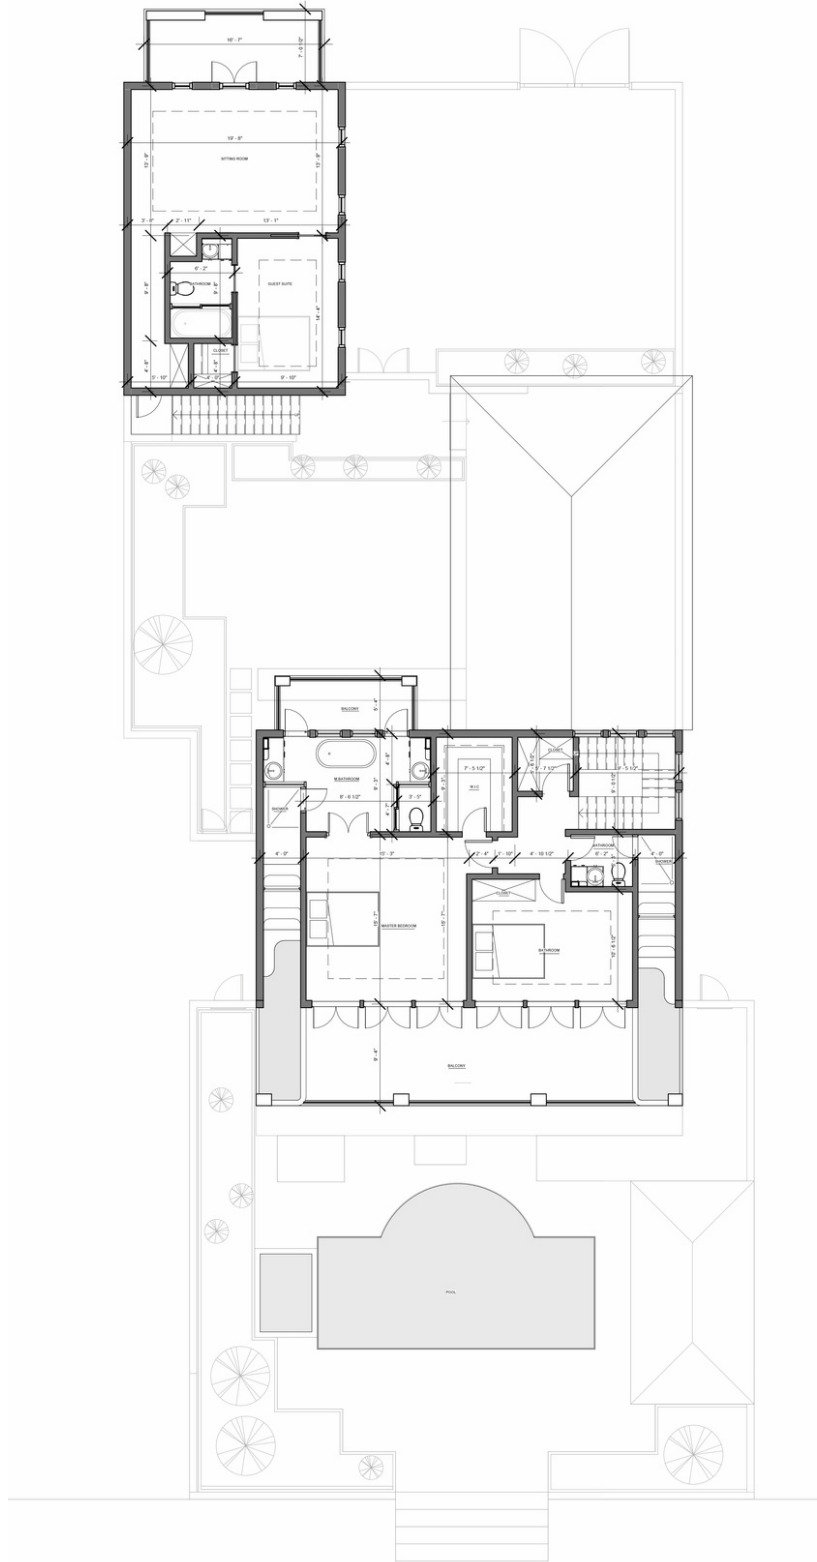

1,500 sq ft

4 Bedroom

4 Bath

2 Car Port

Design Details & Finishes

PROPERTY & ARCHITECTURE

- Long eastern views over the beach
- Built-in speaker system in great room, master bedroom, and ground-floor guest suite
- Two-car garage

MASTER SUITE

- Master bedroom with vaulted ceiling opens through two sets of French doors to a shared covered porch with long eastern views over the beach
- Master bathroom with a steam shower, soaking tub, WC, and marble floors opens to a private balcony overlooking the courtyard
- Walk-in closet
- Private grotto with swim-out infinity edge pool

GUEST SUITES

- Guest suite 1 on the ground floor, which can easily adapt as a home office, offers an en-suite bathroom and a walk-in closet and opens to the courtyard through three sets of French doors
- Guest suites 2 and 3 on the second-floor feature en-suite bathroom and open through two sets of French doors to a covered porch with beach views

1 1st Floor
1/8" = 1'-0"

2 2ndFloor
1/8" = 1'-0"

MODERN AND SPACIOUS BEDROOMS

Modern bedroom pieces are perfect to give you that luxury ambiance and experience.

SWIM OUT INFINITY-EDGE POOL

Both masters have their own grotto with a swim-out infinity edge overlooking the pool and beach.