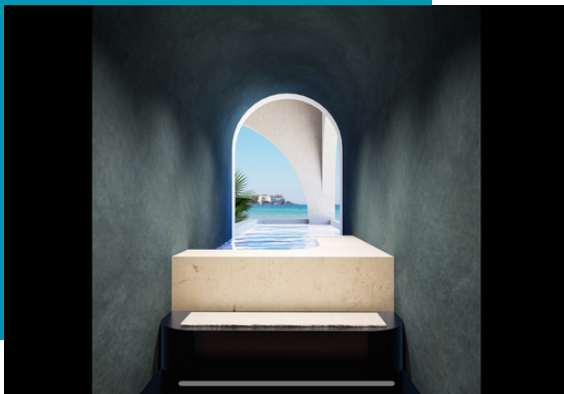

ABOUT THE PROPERTY

The Sea Breeze has been masterfully designed to capture breathtaking views of the beach and ocean. The great room opens through six sets of French doors to a covered loggia and a pool garden with a hot tub and sun shelf fronting the beach. An open-air poolside cabana with swinging day beds perfectly oriented to enjoy spectacular views while the second-story covered porch catches refreshing ocean breezes.

1,500 sq ft

4 Bedroom

4 Bath

2 Car Port

Design Details & Finishes

PROPERTY & ARCHITECTURE

- Long eastern views over the beach
- Built-in speaker system in great room, master bedroom, and ground-floor guest suite
- Two-car garage

MASTER SUITE

- Master bedroom with vaulted ceiling opens through two sets of French doors to a shared covered porch with long eastern views over the beach
- Master bathroom with a steam shower, soaking tub, WC, and marble floors opens to a private balcony overlooking the courtyard
- Walk-in closet
- Private grotto with swim-out infinity edge pool

1 1st Floor
1/8" = 1'-0"

2 2ndFloor
1/8" = 1'-0"

MODERN AND SPACIOUS BEDROOMS

Modern bedroom pieces are perfect to give you that luxury ambiance and experience.

SWIM OUT INFINITY-EDGE POOL

Both masters have their own grotto with a swim-out infinity edge overlooking the pool and beach.