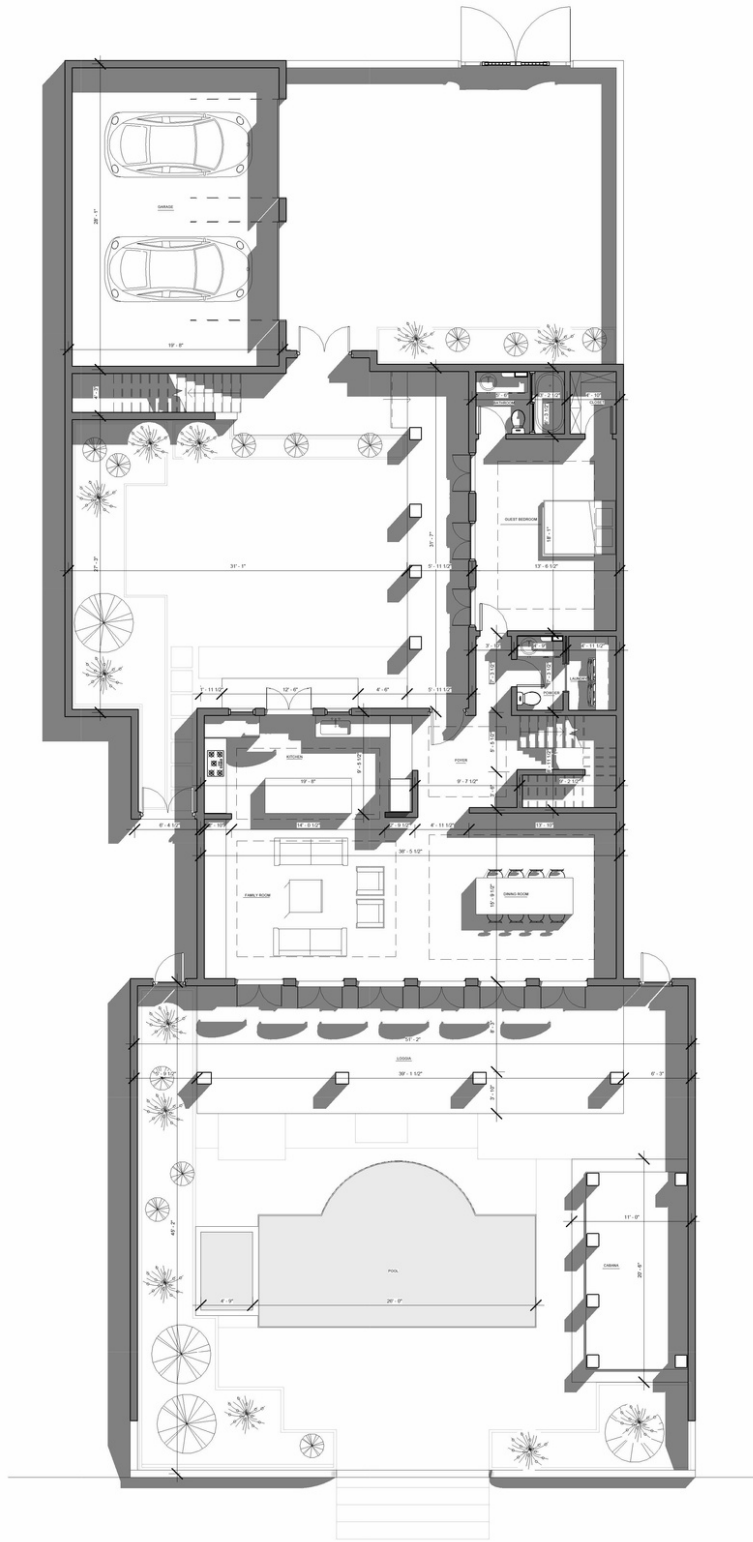

1,500 sq ft

4 Bedroom

4 Bath

2 Car Port

Design Details & Finishes

PROPERTY & ARCHITECTURE

- Long eastern views over the beach
- Built-in speaker system in great room, master bedroom, and ground-floor guest suite
- Two-car garage

OUTDOOR LIVING

- Sun shelf
- Garden courtyard
- Pool garden with beach frontage
- Heated pool with integrated elevated Jacuzzi
- Poolside cabana with swinging day beds

INDOOR LIVING

- Open-plan kitchen with top of the line appliances, and custom cerused-white-oak cabinetry
- Great room opens to pool garden through six sets of eight-foot tall French doors

MASTER SUITE

- Master bedroom with vaulted ceiling opens through two sets of French doors to a shared covered porch with long eastern views over the beach
- Master bathroom with a steam shower, soaking tub, WC, and marble floors opens to a private balcony overlooking the courtyard
- Walk-in closet
- Private grotto with swim-out infinity edge pool

GUEST SUITES

- Guest suite 1 on the ground floor, which can easily adapt as a home office, offers an en-suite bathroom and a walk-in closet and opens to the courtyard through three sets of French doors
- Guest suites 2 and 3 on the second-floor feature en-suite bathroom and open through two sets of French doors to a covered porch with beach views